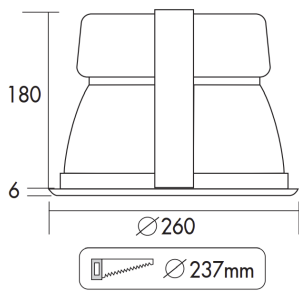

Version: January 2021

DIMENSIONS

PHOTOMETRIC SPECIFICATIONS

LED DOWNLIGHT LONO 260 25W 3000K